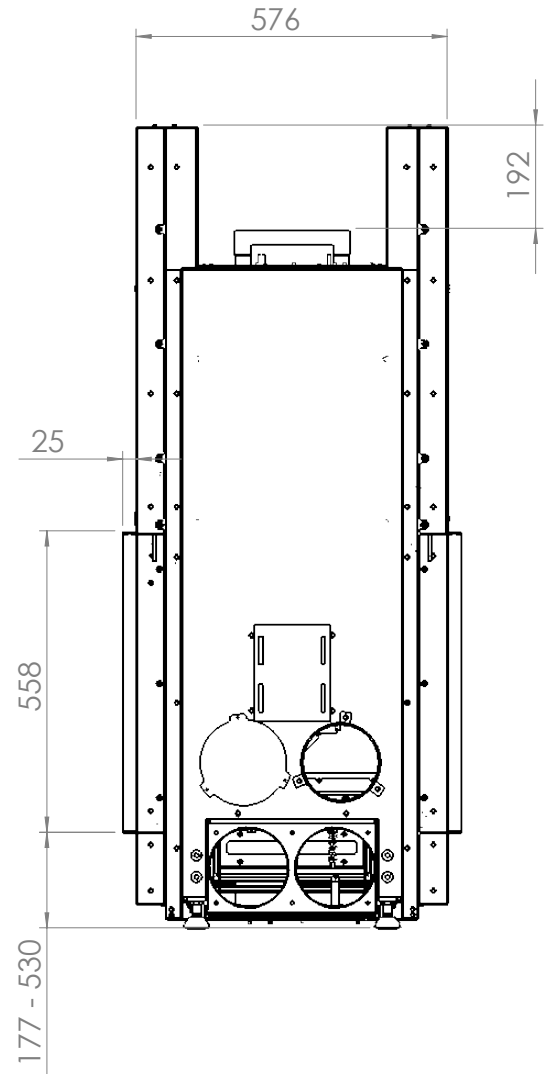

KALFIRE

FIREPLACES

W80-52T

All dimensions in mm. Modifications under reserve.

14-9-2020 sheet 1 / 4

© All rights reserved. This drawing is sole property of Kal-fire. No part of this drawing may be reproduced, or published, in any form or in any way without prior written permission from Kal-fire.

KALFIRE

FIREPLACES

W80-52T

All dimensions in mm. Modifications under reserve.

14-9-2020 sheet 4 / 4

© All rights reserved. This drawing is sole property of Kal-fire. No part of this drawing may be reproduced, or published, in any form or in any way without prior written permission from Kal-fire.