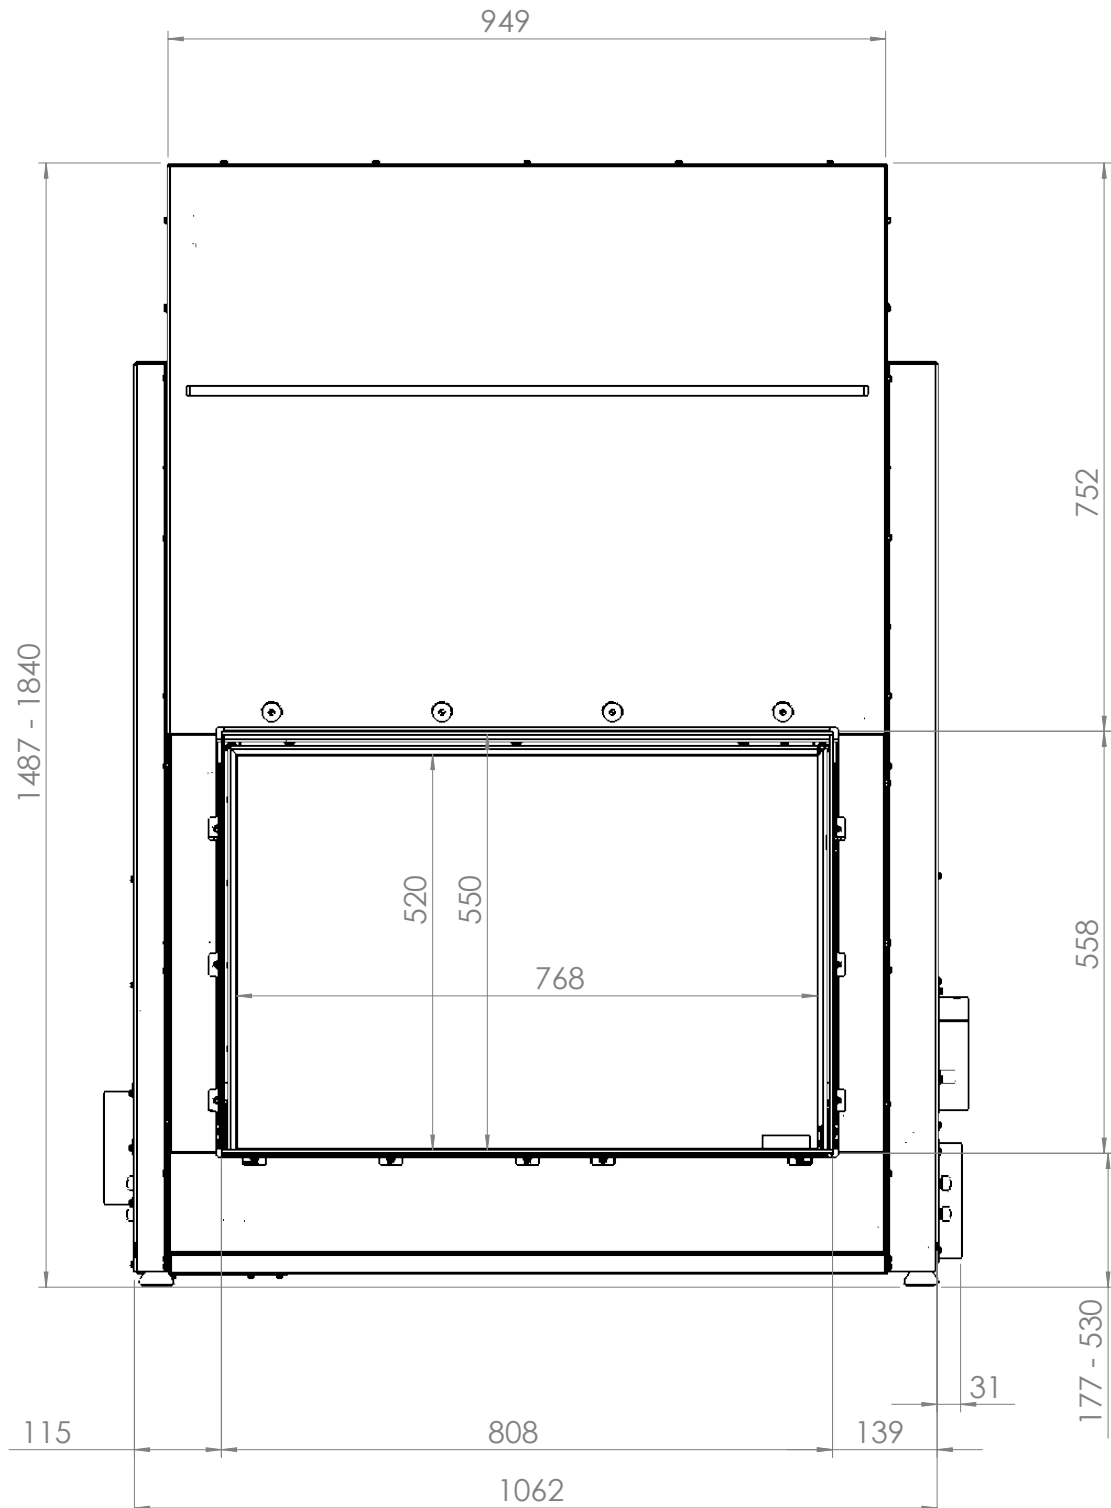

KALFIRE

FIREPLACES

W80-52T

All dimensions in mm. Modifications under reserve.

14-9-2020 sheet 1 / 4

© All rights reserved. This drawing is sole property of Kal-fire. No part of this drawing may be reproduced, or published, in any form or in any way without prior written permission from Kal-fire.

KALFIRE

FIREPLACES

W80-52T

All dimensions in mm. Modifications under reserve.

14-9-2020 sheet 4 / 4

© All rights reserved. This drawing is sole property of Kal-fire. No part of this drawing may be reproduced, or published, in any form or in any way without prior written permission from Kal-fire.