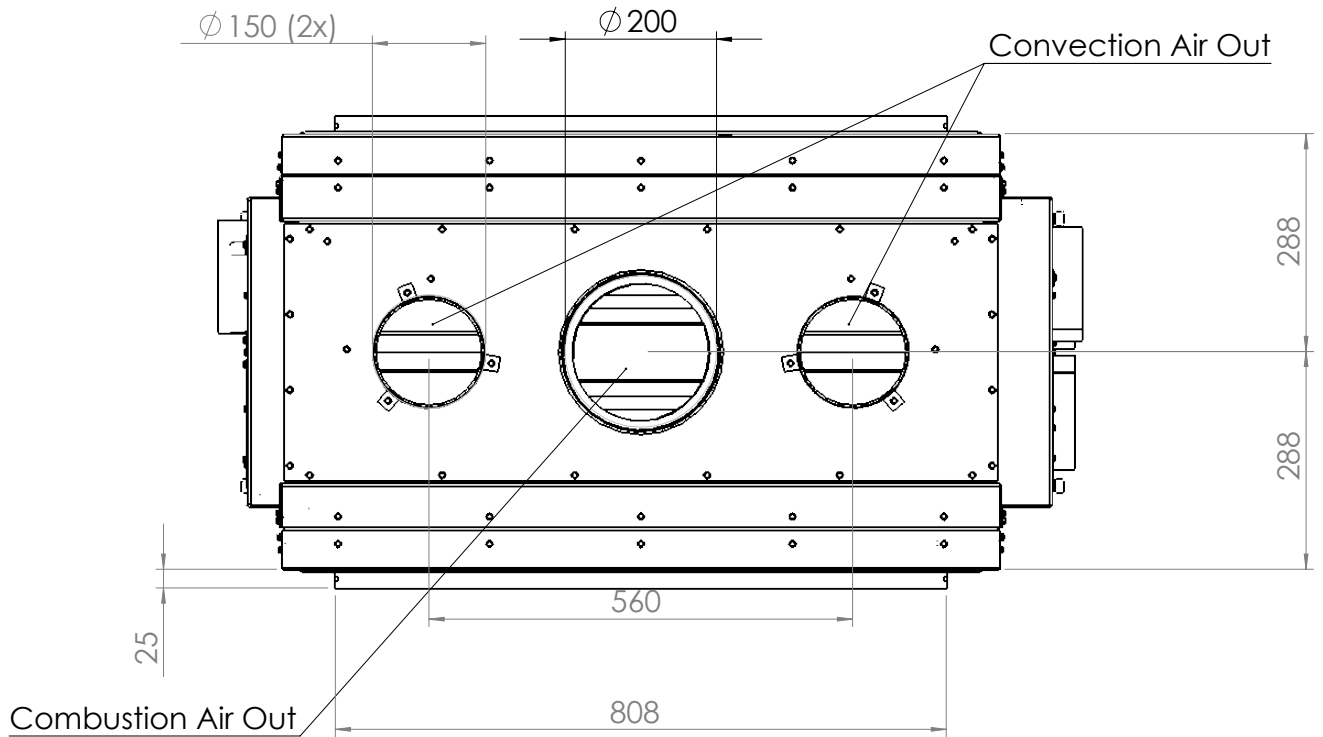

KALFIRE

FIREPLACES

W80-52T

All dimensions in mm. Modifications under reserve.

14-9-2020 sheet 1 / 4

© All rights reserved. This drawing is sole property of Kal-fire. No part of this drawing may be reproduced, or published, in any form or in any way without prior written permission from Kal-fire.

KALFIRE

FIREPLACES

W80-52T

All dimensions in mm. Modifications under reserve.

14-9-2020 sheet 4 / 4

© All rights reserved. This drawing is sole property of Kal-fire. No part of this drawing may be reproduced, or published, in any form or in any way without prior written permission from Kal-fire.