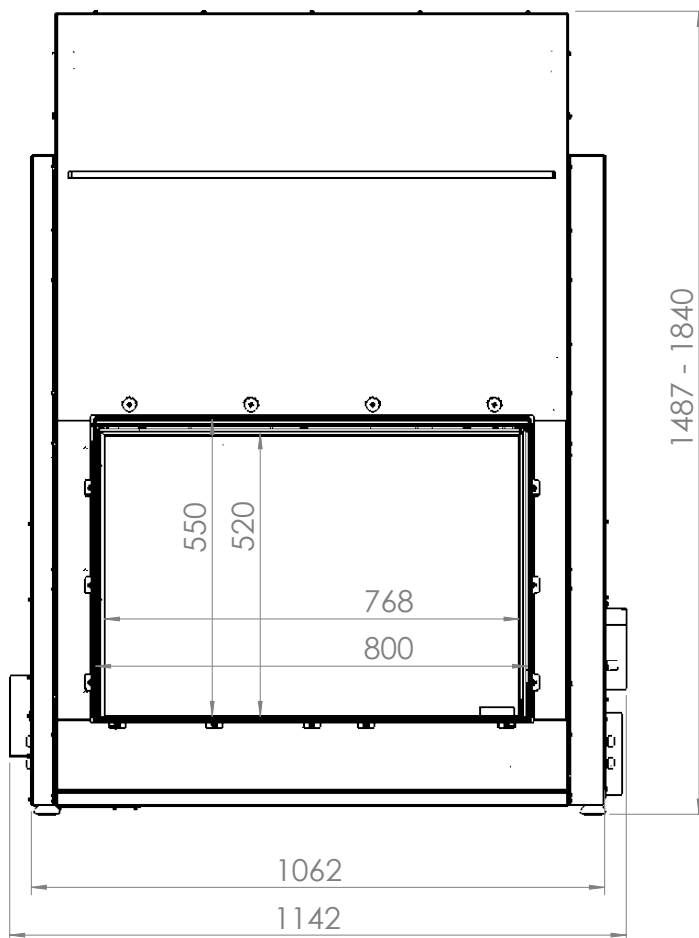

KALFIRE

FIREPLACES

W80-52T

All dimensions in mm. Modifications under reserve.

14-9-2020 sheet 1 / 4

© All rights reserved. This drawing is sole property of Kal-fire. No part of this drawing may be reproduced, or published, in any form or in any way without prior written permission from Kal-fire.

KALFIRE

FIREPLACES

W80-52T

All dimensions in mm. Modifications under reserve.

14-9-2020 sheet 4 / 4

© All rights reserved. This drawing is sole property of Kal-fire. No part of this drawing may be reproduced, or published, in any form or in any way without prior written permission from Kal-fire.