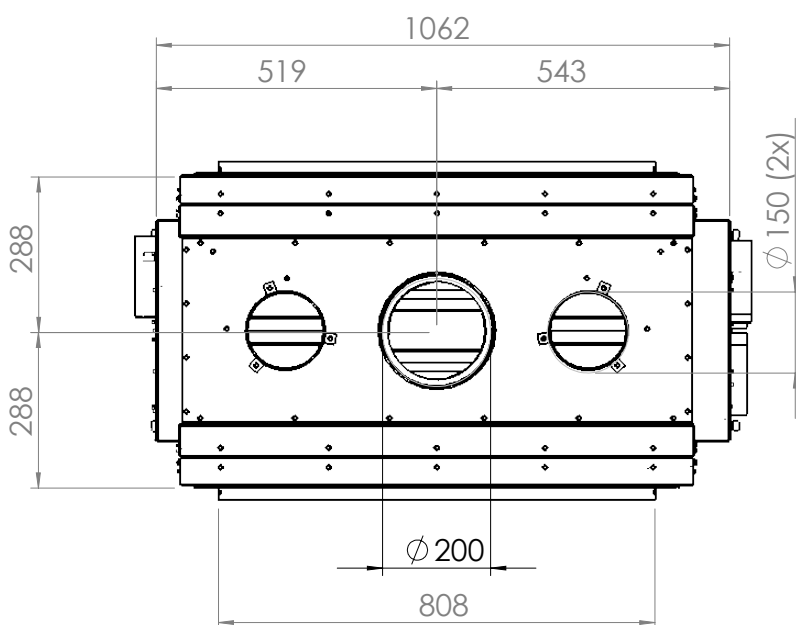

KALFIRE

FIREPLACES

W80-52T

All dimensions in mm. Modifications under reserve.

14-9-2020 sheet 1 / 4

© All rights reserved. This drawing is sole property of Kal-fire. No part of this drawing may be reproduced, or published, in any form or in any way without prior written permission from Kal-fire.

KALFIRE

FIREPLACES

W80-52T

All dimensions in mm. Modifications under reserve.

14-9-2020 sheet 4 / 4

© All rights reserved. This drawing is sole property of Kal-fire. No part of this drawing may be reproduced, or published, in any form or in any way without prior written permission from Kal-fire.