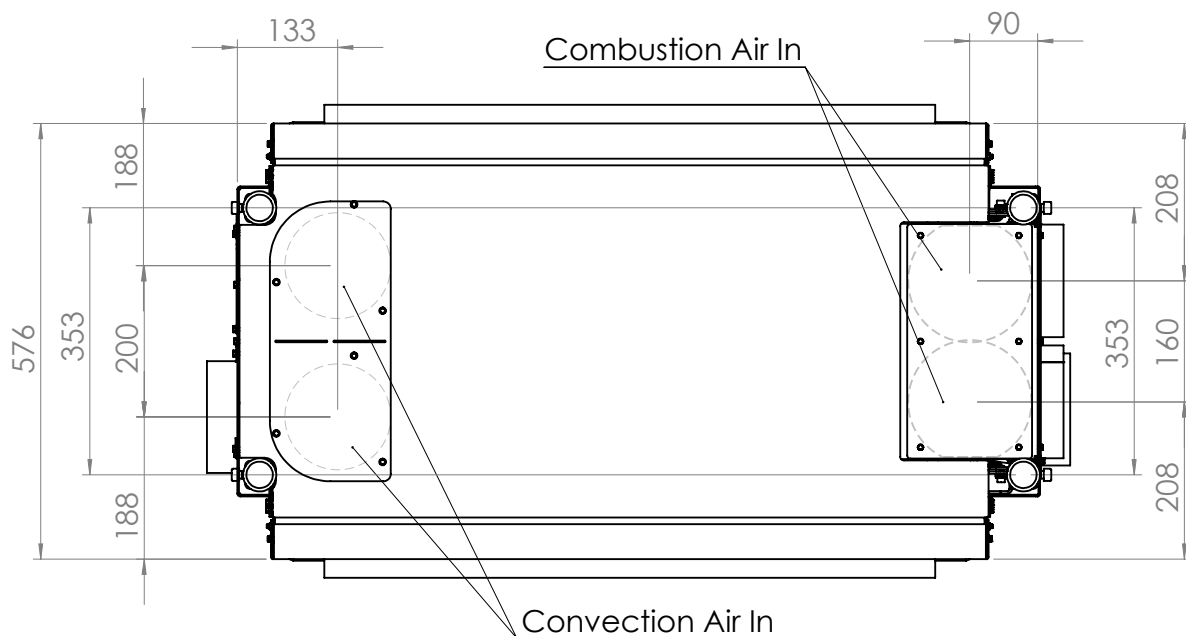

KALFIRE

FIREPLACES

W80-52T

All dimensions in mm. Modifications under reserve.

14-9-2020 sheet 1 / 4

© All rights reserved. This drawing is sole property of Kal-fire. No part of this drawing may be reproduced, or published, in any form or in any way without prior written permission from Kal-fire.

KALFIRE

FIREPLACES

W80-52T

All dimensions in mm. Modifications under reserve.

14-9-2020 sheet 4 / 4

© All rights reserved. This drawing is sole property of Kal-fire. No part of this drawing may be reproduced, or published, in any form or in any way without prior written permission from Kal-fire.