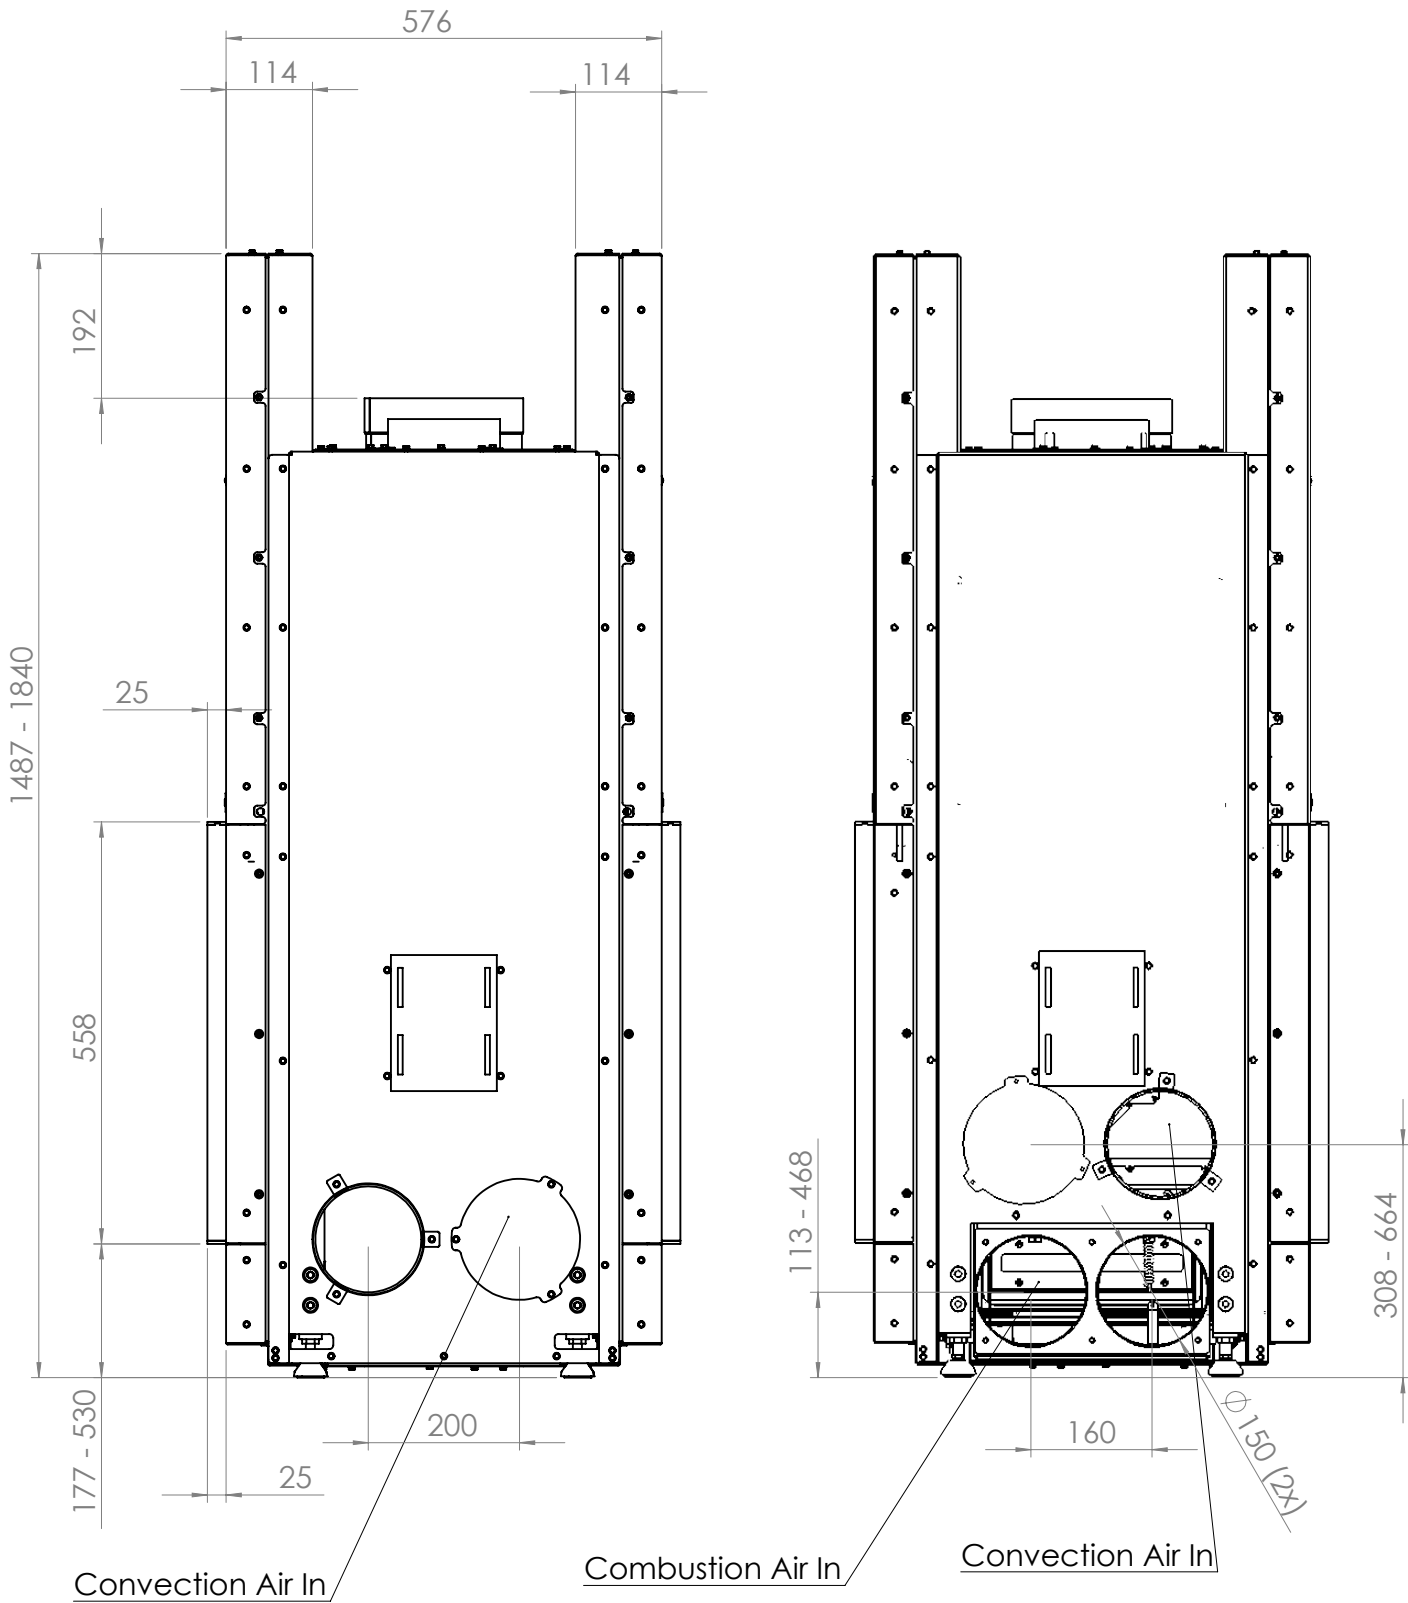

KALFIRE

FIREPLACES

W80-52T

All dimensions in mm. Modifications under reserve.

14-9-2020 sheet 1 / 4

© All rights reserved. This drawing is sole property of Kal-fire. No part of this drawing may be reproduced, or published, in any form or in any way without prior written permission from Kal-fire.

KALFIRE

FIREPLACES

W80-52T

All dimensions in mm. Modifications under reserve.

14-9-2020 sheet 4 / 4

© All rights reserved. This drawing is sole property of Kal-fire. No part of this drawing may be reproduced, or published, in any form or in any way without prior written permission from Kal-fire.